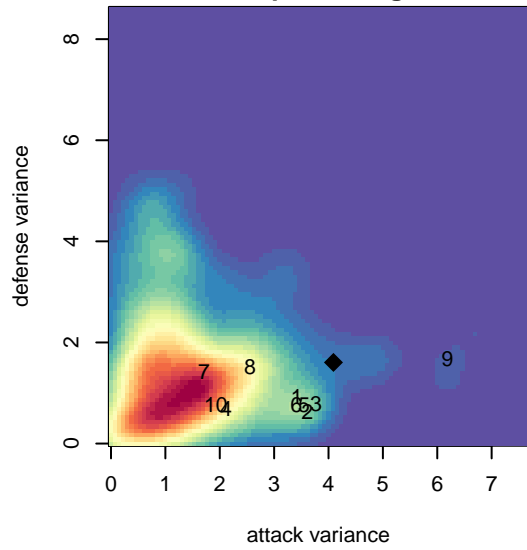

Lake Hills Synergy B99

Lake Hills SC
 Bellevue, WA
 B99 total strength=1711
 attack=34.19 defense=16.21
 fall league = RCL B99 Div 2

alt names used:
 Lake Hills Synergy B99

Venues played:
 2016 Crossfire Select U19 Gold
 2016 WA Rush Cup B98/99 Silver U19
 2016 Labor Day Cup BU18
 2016 RCL B99 Div 2
 2016 WYS Presidents Cup B99

**attack and defense variance (black dot)
relative to other teams
and top 10 in region**

**attack and defense rating
relative to others at age
and all opponents in last 13 months**

Performance relative to 13 month average