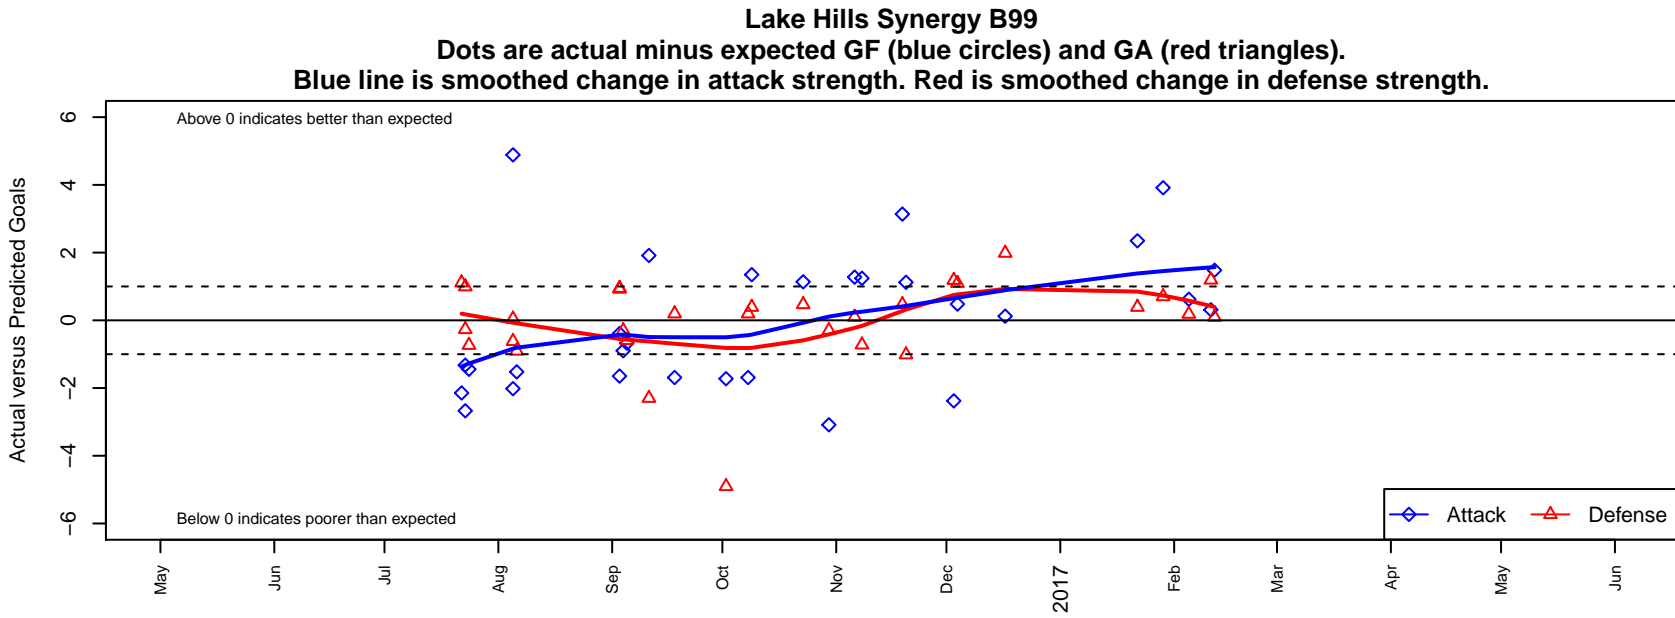

Lake Hills Synergy B99

Lake Hills SC
 Bellevue, WA
 B99 total strength=1711
 attack=34.19 defense=16.21
 fall league = RCL B99 Div 2

alt names used:
 Lake Hills Synergy B99

Venues played:
 2016 Crossfire Select U19 Gold
 2016 WA Rush Cup B98/99 Silver U19
 2016 Labor Day Cup BU18
 2016 RCL B99 Div 2
 2016 WYS Presidents Cup B99

**attack and defense variance (black dot)
relative to other teams
and top 10 in region**

**attack and defense rating
relative to others at age
and all opponents in last 13 months**

Performance relative to 13 month average