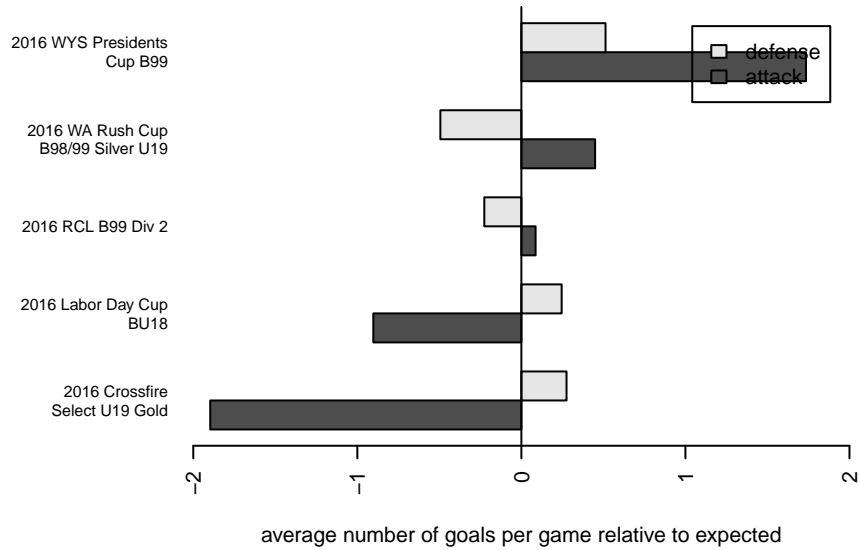

Lake Hills Synergy B99

Lake Hills SC
 Bellevue, WA
 B99 total strength=1711
 attack=34.19 defense=16.21
 fall league = RCL B99 Div 2

alt names used:
 Lake Hills Synergy B99

Venues played:
 2016 Crossfire Select U19 Gold
 2016 WA Rush Cup B98/99 Silver U19
 2016 Labor Day Cup BU18
 2016 RCL B99 Div 2
 2016 WYS Presidents Cup B99

**attack and defense variance (black dot)
relative to other teams
and top 10 in region**

**attack and defense rating
relative to others at age
and all opponents in last 13 months**

Performance relative to 13 month average