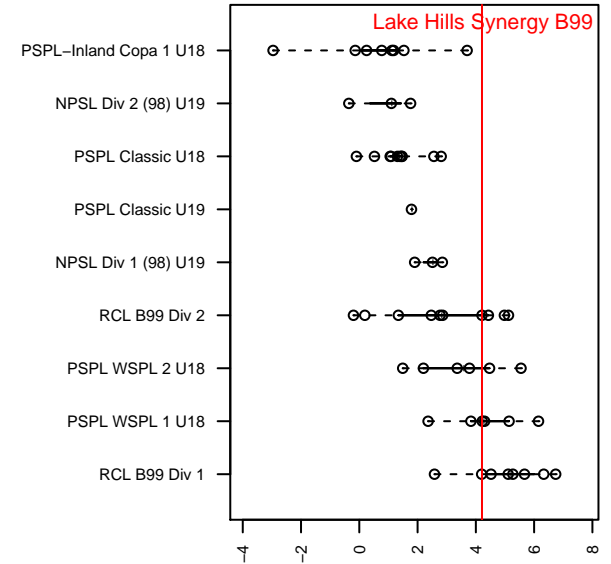

Lake Hills Synergy B99

Lake Hills SC
 Bellevue, WA
 B99 total strength=1711
 attack=34.19 defense=16.21
 fall league = RCL B99 Div 2

alt names used:
 Lake Hills Synergy B99

Venues played:
 2016 Crossfire Select U19 Gold
 2016 WA Rush Cup B98/99 Silver U19
 2016 Labor Day Cup BU18
 2016 RCL B99 Div 2
 2016 WYS Presidents Cup B99

**attack and defense variance (black dot)
relative to other teams
and top 10 in region**

**attack and defense rating
relative to others at age
and all opponents in last 13 months**

Performance relative to 13 month average