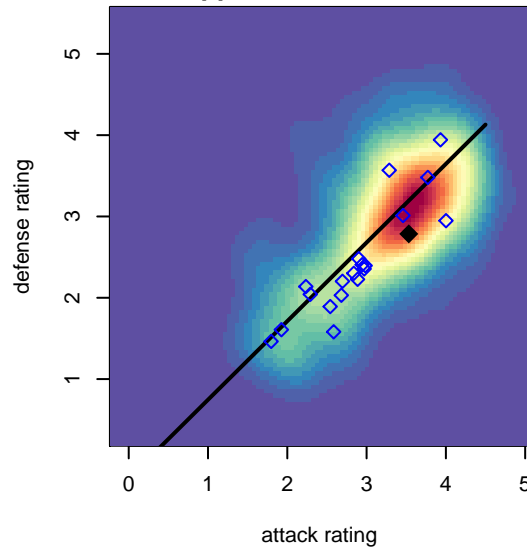

Lake Hills Synergy B99

Lake Hills SC
 Bellevue, WA
 B99 total strength=1711
 attack=34.19 defense=16.21
 fall league = RCL B99 Div 2

alt names used:
 Lake Hills Synergy B99

Venues played:
 2016 Crossfire Select U19 Gold
 2016 WA Rush Cup B98/99 Silver U19
 2016 Labor Day Cup BU18
 2016 RCL B99 Div 2
 2016 WYS Presidents Cup B99

**attack and defense variance (black dot)
relative to other teams
and top 10 in region**

**attack and defense rating
relative to others at age
and all opponents in last 13 months**

Performance relative to 13 month average